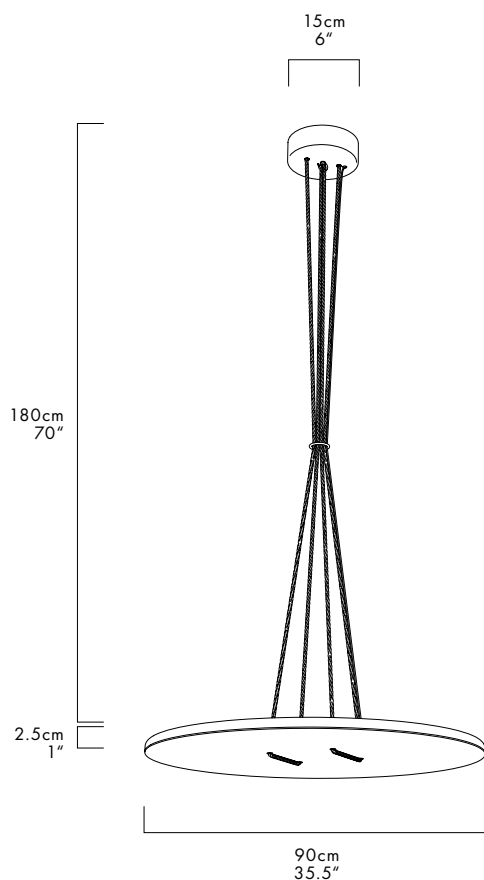

BUTTON – PENDANT

BUTTON 60

BUTTON 90

FIXTURE TYPE

Pendant

MATERIALS

- Aluminum
- Nylon Rope
- Brass Hardware

MANUFACTURED

Canada

DIMENSIONS

60: 60cm Ø x 2.5cm / 23.5" Ø x 1"

90: 90cm Ø x 2.5cm / 35.5" Ø x 1"

FACTORY DROP LENGTH

180cm / 70"

*Custom length available upon request

ELECTRICAL

- 25W / 35W LED Panel
- 50,000 hour Lifetime
- 90+ CRI
- Input Voltage: 120V, 230V + 277V
- Integral 12V DC power supply included
- Dimming Options: MLV, 0-10, Dali

COLOUR TEMPERATURE OPTIONS

CERTIFICATIONS