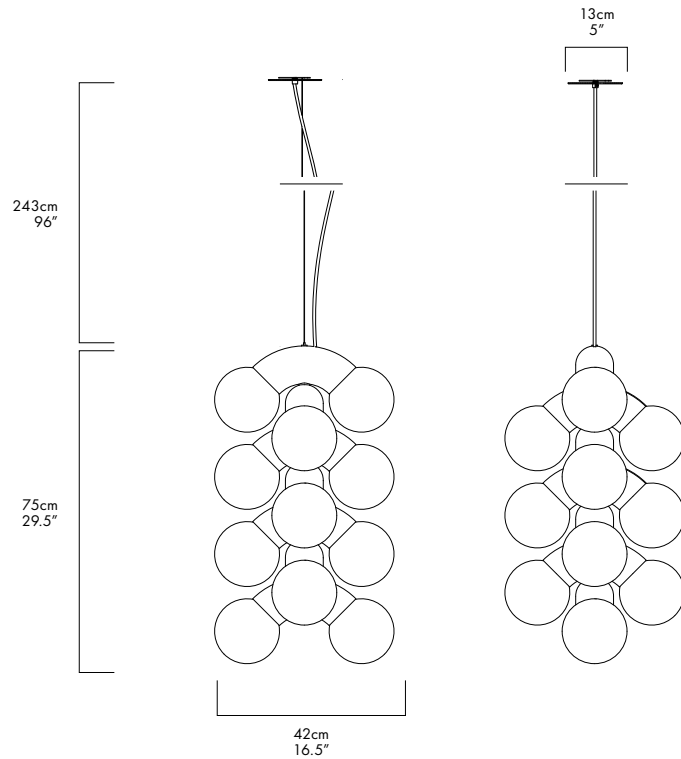

VINE 7 – PENDANT

CAINE HEINTZMAN / 2018

VIN-7-P-MD-30-ELV-120

DESCRIPTION

The Vine Pendant combines exaggerated form with the propensity for repetition resulting in an ambitious vertically scaling fixture.

MATERIALS

- Chromed Steel
- Opal Glass Globe

MANUFACTURED

Canada

DIMENSIONS

75 x 42 x 42cm / 29.5" x 16.5" x 16.5"

FACTORY DROP LENGTH

243cm / 96" *CUSTOM LENGTH AVAILABLE

SIZE

7

TYPE

P

FINISH

- CH (CHROME)
 MD (MIDNIGHT CHROME)

VOLTAGE IN

- 120
 230