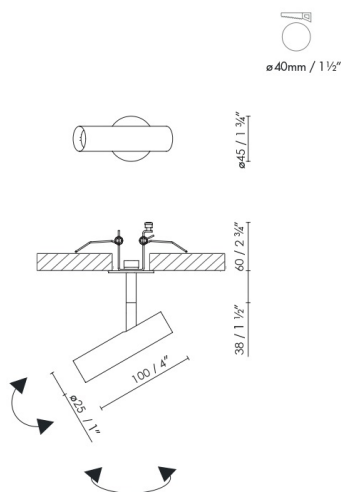

ANVIL SPOT SLIM

By David Abad

Description:

Collection of recessed LED ceiling spotlights with direct light that stand out for their slim design. Made in aluminum and available in matte white, matte black and gold.

Anvil slim spot CR

Black (matte)
 Gold (matte)
 White (matte)

CODE	LAMP	LIGHT SOURCE	DIM	BULB	kg
851250	ANVIL SLIM SPOT CR 38° BLACK	LED 4,5W 546ml 250mA 3000K CRI≥90 230V	A++		
851251	ANVIL SLIM SPOT CR 38° WHITE				
851252	ANVIL SLIM SPOT CR 38° GOLD				
851260	ANVIL SLIM SPOT CR 60° BLACK				
851261	ANVIL SLIM SPOT CR 60° WHITE				
851262	ANVIL SLIM SPOT CR 60° GOLD				