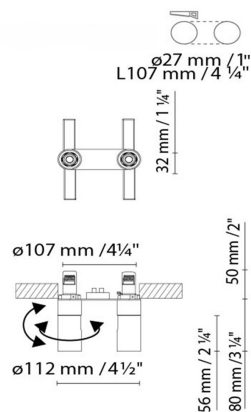

ANVIL SPOT S/C

By David Abad

Description:

A collection of projectors made of aluminium, with direct lighting and LED bulbs. It is sold in a recessed ceiling version, which can be simple (Anvil Spot CR Single) or double (Anvil Spot CR Double), in addition to a surface suspension version (Anvil Spot S) and a suspension model with a recessed rosette (Anvil Spot SR). Finishes: matte white or matte black.

ANVIL SPOT S

ANVIL SPOT SR

ANVIL SPOT CR SINGLE

ANVIL SPOT CR DOUBLE

● Black (matte) ○ White (matte)

| CODE | LAMP | LIGHT SOURCE | DIM | BULB | kg | |
|--------|--|--|-----|---|-----|-----------------|
| 851200 | ANVIL SPOT CR SINGLE 38° BLACK | | | | | |
| 851201 | ANVIL SPOT CR SINGLE 38° WHITE | LED 4,5W 546ml 250mA 3000K CRI≥90 230V | A |  | 0,2 | LED A |
| 851202 | ANVIL SPOT CR SINGLE 60° BLACK | | | | | |
| 851203 | ANVIL SPOT CR SINGLE 60° WHITE | | | | | |
| 851210 | ANVIL SPOT CR DOUBLE 38° BLACK | | | | | |
| 851211 | ANVIL SPOT CR DOUBLE 38° WHITE | LED 2 x 4,5W 1092ml 250mA 3000K CRI≥90 230V | A |  | 0,5 | LED A |
| 851212 | ANVIL SPOT CR DOUBLE 60° BLACK | | | | | |
| 851213 | ANVIL SPOT CR DOUBLE 60° WHITE | | | | | |
| 851220 | ANVIL SPOT S 38° BLACK | | | | | |
| 851221 | ANVIL SPOT S 38° WHITE | | | | | |
| 851222 | ANVIL SPOT S 60° BLACK | | | | | |
| 851223 | ANVIL SPOT S 60° WHITE | LED 4,5W 546lm 250mA 3000K CRI≥90 230V | A |  | 0,2 | LED A |
| 851230 | ANVIL SPOT SR 38° BLACK | | | | | |
| 851231 | ANVIL SPOT SR 38° WHITE | | | | | |
| 851232 | ANVIL SPOT SR 60° BLACK | | | | | |
| 851233 | ANVIL SPOT SR 60° WHITE | | | | | |
| 851790 | ANVIL SYSTEM LED SPOTLIGHT ANTI-GLARE RING BLACK | | | | | |
| 851791 | ANVIL SYSTEM LED SPOTLIGHT ANTI-GLARE RING WHITE | | | | | |
| 851792 | ANVIL SYSTEM LED SPOT RING+ HONEYCOMB BLACK | | | | | |
| 851793 | ANVIL SYSTEM LED SPOT RING+ HONEYCOMB WHITE | | | | | |