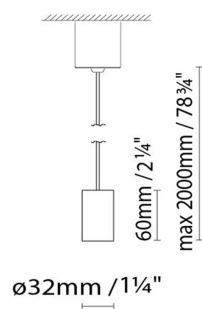

ANVIL SPOT S/C

By David Abad

Description:

A collection of projectors made of aluminium, with direct lighting and LED bulbs. It is sold in a recessed ceiling version, which can be simple (Anvil Spot CR Single) or double (Anvil Spot CR Double), in addition to a surface suspension version (Anvil Spot S) and a suspension model with a recessed rosette (Anvil Spot SR). Finishes: matte white or matte black.

ANVIL SPOT S

ANVIL SPOT SR

ANVIL SPOT CR SINGLE

ANVIL SPOT CR DOUBLE

● Black (matte) ○ White (matte)

| CODE | LAMP | LIGHT SOURCE | DIM | BULB | kg | |
|--------|--|--|-----|---|-----|-----------------|
| 851200 | ANVIL SPOT CR SINGLE 38° BLACK | | | | | |
| 851201 | ANVIL SPOT CR SINGLE 38° WHITE | LED 4,5W 546ml 250mA 3000K CRI≥90 230V | A |  | 0,2 | LED A |
| 851202 | ANVIL SPOT CR SINGLE 60° BLACK | | | | | |
| 851203 | ANVIL SPOT CR SINGLE 60° WHITE | | | | | |
| 851210 | ANVIL SPOT CR DOUBLE 38° BLACK | | | | | |
| 851211 | ANVIL SPOT CR DOUBLE 38° WHITE | LED 2 x 4,5W 1092ml 250mA 3000K CRI≥90 230V | A |  | 0,5 | LED A |
| 851212 | ANVIL SPOT CR DOUBLE 60° BLACK | | | | | |
| 851213 | ANVIL SPOT CR DOUBLE 60° WHITE | | | | | |
| 851220 | ANVIL SPOT S 38° BLACK | | | | | |
| 851221 | ANVIL SPOT S 38° WHITE | | | | | |
| 851222 | ANVIL SPOT S 60° BLACK | | | | | |
| 851223 | ANVIL SPOT S 60° WHITE | LED 4,5W 546lm 250mA 3000K CRI≥90 230V | A |  | 0,2 | LED A |
| 851230 | ANVIL SPOT SR 38° BLACK | | | | | |
| 851231 | ANVIL SPOT SR 38° WHITE | | | | | |
| 851232 | ANVIL SPOT SR 60° BLACK | | | | | |
| 851233 | ANVIL SPOT SR 60° WHITE | | | | | |
| 851790 | ANVIL SYSTEM LED SPOTLIGHT ANTI-GLARE RING BLACK | | | | | |
| 851791 | ANVIL SYSTEM LED SPOTLIGHT ANTI-GLARE RING WHITE | | | | | |
| 851792 | ANVIL SYSTEM LED SPOT RING+ HONEYCOMB BLACK | | | | | |
| 851793 | ANVIL SYSTEM LED SPOT RING+ HONEYCOMB WHITE | | | | | |