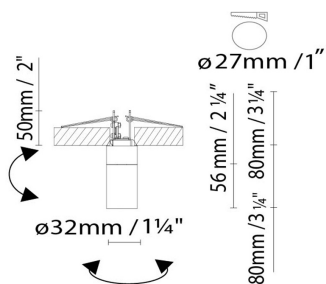

ANVIL SPOT S/C

By David Abad

Description:

A collection of projectors made of aluminium, with direct lighting and LED bulbs. It is sold in a recessed ceiling version, which can be simple (Anvil Spot CR Single) or double (Anvil Spot CR Double), in addition to a surface suspension version (Anvil Spot S) and a suspension model with a recessed rosette (Anvil Spot SR). Finishes: matte white or matte black.

ANVIL SPOT S

ANVIL SPOT SR

ANVIL SPOT CR SINGLE

ANVIL SPOT CR DOUBLE

● Black (matte) ○ White (matte)

| CODE | LAMP | LIGHT SOURCE | DIM | BULB | kg | |
|--------|--|--|-----|---|-----|-----------------|
| 851200 | ANVIL SPOT CR SINGLE 38° BLACK | | | | | |
| 851201 | ANVIL SPOT CR SINGLE 38° WHITE | LED 4,5W 546ml 250mA 3000K CRI≥90 230V | A |  | 0,2 | LED A |
| 851202 | ANVIL SPOT CR SINGLE 60° BLACK | | | | | |
| 851203 | ANVIL SPOT CR SINGLE 60° WHITE | | | | | |
| 851210 | ANVIL SPOT CR DOUBLE 38° BLACK | | | | | |
| 851211 | ANVIL SPOT CR DOUBLE 38° WHITE | LED 2 x 4,5W 1092ml 250mA 3000K CRI≥90 230V | A |  | 0,5 | LED A |
| 851212 | ANVIL SPOT CR DOUBLE 60° BLACK | | | | | |
| 851213 | ANVIL SPOT CR DOUBLE 60° WHITE | | | | | |
| 851220 | ANVIL SPOT S 38° BLACK | | | | | |
| 851221 | ANVIL SPOT S 38° WHITE | | | | | |
| 851222 | ANVIL SPOT S 60° BLACK | | | | | |
| 851223 | ANVIL SPOT S 60° WHITE | LED 4,5W 546lm 250mA 3000K CRI≥90 230V | A |  | 0,2 | LED A |
| 851230 | ANVIL SPOT SR 38° BLACK | | | | | |
| 851231 | ANVIL SPOT SR 38° WHITE | | | | | |
| 851232 | ANVIL SPOT SR 60° BLACK | | | | | |
| 851233 | ANVIL SPOT SR 60° WHITE | | | | | |
| 851790 | ANVIL SYSTEM LED SPOTLIGHT ANTI-GLARE RING BLACK | | | | | |
| 851791 | ANVIL SYSTEM LED SPOTLIGHT ANTI-GLARE RING WHITE | | | | | |
| 851792 | ANVIL SYSTEM LED SPOT RING+ HONEYCOMB BLACK | | | | | |
| 851793 | ANVIL SYSTEM LED SPOT RING+ HONEYCOMB WHITE | | | | | |