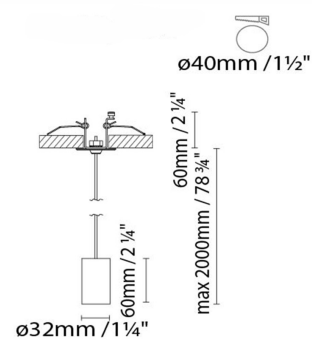

ANVIL SPOT S/C

By David Abad

Description:

A collection of projectors made of aluminium, with direct lighting and LED bulbs. It is sold in a recessed ceiling version, which can be simple (Anvil Spot CR Single) or double (Anvil Spot CR Double), in addition to a surface suspension version (Anvil Spot S) and a suspension model with a recessed rosette (Anvil Spot SR). Finishes: matte white or matte black.

ANVIL SPOT S

ANVIL SPOT SR

ANVIL SPOT CR SINGLE

ANVIL SPOT CR DOUBLE

● Black (matte) ○ White (matte)

| CODE | LAMP | LIGHT SOURCE | DIM | BULB | kg | |
|--------|--|--|-----|---|-----|-----------------|
| 851200 | ANVIL SPOT CR SINGLE 38° BLACK | | | | | |
| 851201 | ANVIL SPOT CR SINGLE 38° WHITE | LED 4,5W 546ml 250mA 3000K CRI≥90 230V | A |  | 0,2 | LED A |
| 851202 | ANVIL SPOT CR SINGLE 60° BLACK | | | | | |
| 851203 | ANVIL SPOT CR SINGLE 60° WHITE | | | | | |
| 851210 | ANVIL SPOT CR DOUBLE 38° BLACK | | | | | |
| 851211 | ANVIL SPOT CR DOUBLE 38° WHITE | LED 2 x 4,5W 1092ml 250mA 3000K CRI≥90 230V | A |  | 0,5 | LED A |
| 851212 | ANVIL SPOT CR DOUBLE 60° BLACK | | | | | |
| 851213 | ANVIL SPOT CR DOUBLE 60° WHITE | | | | | |
| 851220 | ANVIL SPOT S 38° BLACK | | | | | |
| 851221 | ANVIL SPOT S 38° WHITE | | | | | |
| 851222 | ANVIL SPOT S 60° BLACK | | | | | |
| 851223 | ANVIL SPOT S 60° WHITE | LED 4,5W 546lm 250mA 3000K CRI≥90 230V | A |  | 0,2 | LED A |
| 851230 | ANVIL SPOT SR 38° BLACK | | | | | |
| 851231 | ANVIL SPOT SR 38° WHITE | | | | | |
| 851232 | ANVIL SPOT SR 60° BLACK | | | | | |
| 851233 | ANVIL SPOT SR 60° WHITE | | | | | |
| 851790 | ANVIL SYSTEM LED SPOTLIGHT ANTI-GLARE RING BLACK | | | | | |
| 851791 | ANVIL SYSTEM LED SPOTLIGHT ANTI-GLARE RING WHITE | | | | | |
| 851792 | ANVIL SYSTEM LED SPOT RING+ HONEYCOMB BLACK | | | | | |
| 851793 | ANVIL SYSTEM LED SPOT RING+ HONEYCOMB WHITE | | | | | |