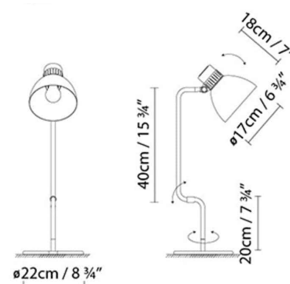

BLUX SYSTEM T40

- Beige (matte)
- Black (matte)
- Brass (matte)
- Copper (matte)
- Red (matte)

CODE	LAMP	LIGHT SOURCE	DIM	BULB	kg