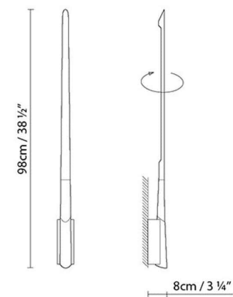

### Description:

Metallic structure wall light, available in two finishes: textured matte white or matte grey. LED.

### ELIANA W2 FLUO

ELIANA W PICTURE LED

ELIANA W PICTURE FLUO

● Grey (matte)      ○ White (matte)

CODE	LAMP	LIGHT SOURCE	DIM	BULB	kg	
615111	ELIANA W2 LED WHITE	LED 7,35W 1000lm 350mA 3000K CRI≥90 110-230V	A++		3	LED <span style="background-color: green; color: white; padding: 2px;">A+</span>
615112	ELIANA W2 LED GREY					
615121	ELIANA W PICTURE LED WHITE	LED 7,35W 1000lm 350mA 3000K CRI≥90 110-230V	A++		0,8	LED <span style="background-color: green; color: white; padding: 2px;">A+</span>
615122	ELIANA W PICTURE LED GREY					