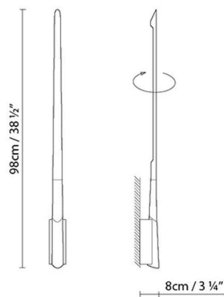

### Description:

Metallic structure wall light, available in two finishes: textured matte white or matte grey. LED.

### ELIANA W2 FLUO

ELIANA W PICTURE LED

ELIANA W PICTURE FLUO

● Grey (matte)      ○ White (matte)

CODE	LAMP	LIGHT SOURCE	DIM	BULB	kg	
615111	ELIANA W2 LED WHITE	LED 7,35W 1000lm 350mA 3000K CRI≥90 110-230V	A++		3	LED <span style="background-color: green; color: white; padding: 2px;">A+</span>
615112	ELIANA W2 LED GREY					
615121	ELIANA W PICTURE LED WHITE	LED 7,35W 1000lm 350mA 3000K CRI≥90 110-230V	A++		0,8	LED <span style="background-color: green; color: white; padding: 2px;">A+</span>
615122	ELIANA W PICTURE LED GREY					