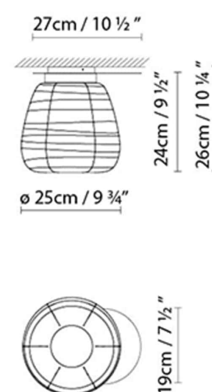

B.lux

MISKO C

By Stone Designs

Description:

Japanese-style ceiling lamp, available in three sizes (C/W15, C25 and C35). Made with a disc that holds a source of light (E27). This disc can come in natural walnut or painted in matte black and supports the textured blow-glass diffuser with an opal matte white finish.

MISKO C/W15

MISKO C25