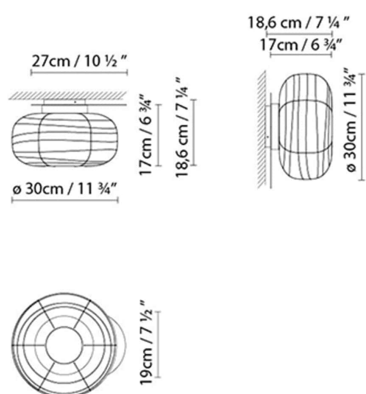

MISKO C/W15