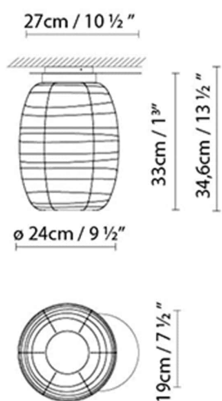

MISKO C35

● Black (matte)   ● Natural Walnut

CODE	LAMP	LIGHT SOURCE	DIM	BULB	kg	LED
756403	MISKO C/W15 WALNUT	LED 10W (E27) Fluo. max. 8W (E27)	A++ A	☒	4,3	A+ A
756405	MISKO C/W15 BLACK					
756404	MISKO C25 WALNUT	LED 10W (E27) Fluo. max. 11W (E27)	A++ A	☒		A+ A
756406	MISKO C25 BLACK					
756408	MISKO C35 WALNUT	LED 10W (E27) Fluo. max. 11W (E27)	A++ A	☒		A+ A
756407	MISKO C35 BLACK