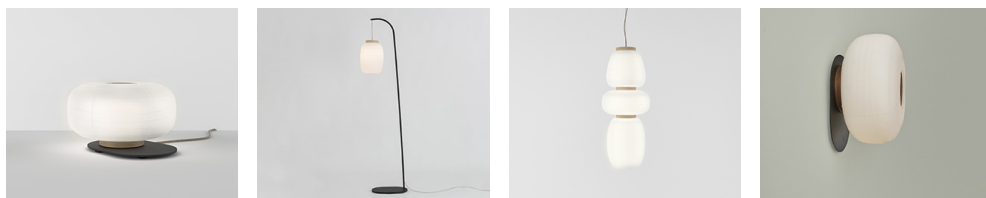

Collection:

Designer

Technical drawing

3D

Instrucciones de montaje