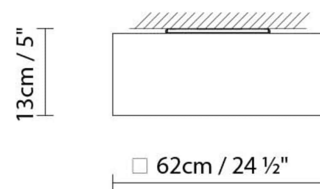

B.lux

QUADRAT C

By Jorge Pensi

Description:

Square ceiling lamp, made from oak laminate. Available in three finishes: natural oak, wenge and matte white. Lower shade made from heat-shrunk film, and upper shade from polycarbonate.

QUADRAT C60x60 LED

QUADRAT C60x60 FLUO

QUADRAT C120x120 LED

QUADRAT C120x120 FLUO

Natural Oak
 Wenge
 White (matte)

CODE	LAMP	LIGHT SOURCE	DIM	BULB	kg
661450	QUADRAT C60x60 LED OAK	LED 5 x 8W 6920lm 350mA 3000K CRI≥90 230V	A++		5,8
661455	QUADRAT C60x60 LED WENGE				
661451	QUADRAT C60x60 LED WHITE				