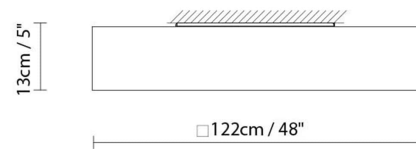

QUADRAT C60x60 LED

QUADRAT C60x60 FLUO

QUADRAT C120x120 LED

QUADRAT C120x120 FLUO

Natural Oak
 Wenge
 White (matte)

CODE	LAMP	LIGHT SOURCE	DIM	BULB	kg
661450	QUADRAT C60x60 LED OAK	LED 5 x 8W 6920lm 350mA 3000K CRI≥90 230V	A++		5,8
661455	QUADRAT C60x60 LED WENGE				
661451	QUADRAT C60x60 LED WHITE				