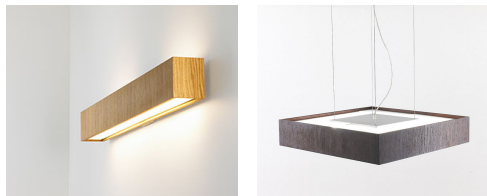

Collection:

Designer

Technical drawing

Instrucciones de montaje

Fotometría

grupoblux.com