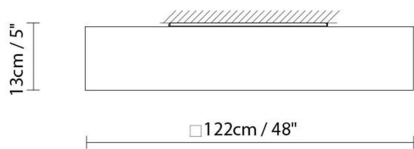

B.lux

QUADRAT C

By Jorge Pensi

Description:

Square ceiling lamp, made from oak laminate. Available in three finishes: natural oak, wenge and matte white. Lower shade made from heat-shrunk film, and upper shade from polycarbonate.

QUADRAT C60x60 LED

QUADRAT C60x60 FLUO

QUADRAT C120x120 LED

QUADRAT C120x120 FLUO

Natural Oak
 Wenge
 White (matte)

CODE	LAMP	LIGHT SOURCE	DIM	BULB	kg
661450	QUADRAT C60x60 LED OAK	LED 5 x 8W 6920lm 350mA 3000K CRI≥90 230V	A++		5,8
661455	QUADRAT C60x60 LED WENGE				
661451	QUADRAT C60x60 LED WHITE				