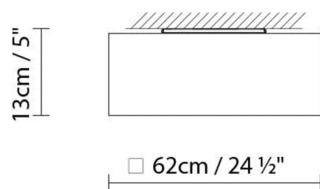

B.lux

QUADRAT C

By Jorge Pensi

Description:

Square ceiling lamp, made from oak laminate. Available in three finishes: natural oak, wenge and matte white. Lower shade made from heat-shrunk film, and upper shade from polycarbonate.

QUADRAT C60x60 LED

QUADRAT C60x60 FLUO

QUADRAT C120x120 LED

QUADRAT C120x120 FLUO

Natural Oak
 Wenge
 White (matte)

CODE	LAMP	LIGHT SOURCE	DIM	BULB	kg
661450	QUADRAT C60x60 LED OAK	LED 5 x 8W 6920lm 350mA 3000K CRI≥90 230V	A++		5,8
661455	QUADRAT C60x60 LED WENGE				
661451	QUADRAT C60x60 LED WHITE				