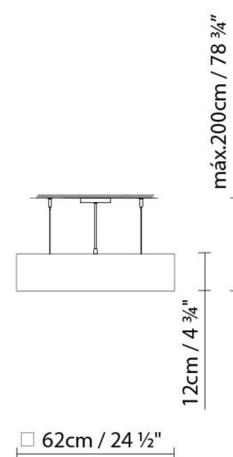

B.lux

QUADRAT S

By Jorge Pensi

Description:

Square or rectangular suspension lamp, crafted in laminated oak. Available in three finishes: matte white, wenge and natural oak. Lower shade made from heat-shrunk film, and upper shade from polycarbonate.

QUADRAT S60x60 LED

QUADRAT S60x60 FLUO

QUADRAT S120x120 LED

QUADRAT S120x120 FLUO

QUADRAT S120x10 LED

QUADRAT S120x10 FLUO

Natural Oak
 Wenge
 White

CODE	LAMP	LIGHT SOURCE	DIM	BULB	kg
661361	QUADRAT S60x60 LED WHITE	LED 5 x 8W 6920lm 350mA 3000K CRI≥90 230V	A++		7,9
661360	QUADRAT S60x60 LED OAK				
661365	QUADRAT S60x60 LED WENGE				