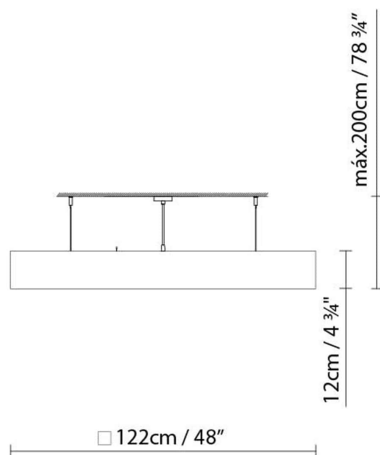

B.lux

QUADRAT S

By Jorge Pensi

Description:

Square or rectangular suspension lamp, crafted in laminated oak. Available in three finishes: matte white, wenge and natural oak. Lower shade made from heat-shrunk film, and upper shade from polycarbonate.

QUADRAT S60x60 LED

QUADRAT S60x60 FLUO

QUADRAT S120x120 LED

QUADRAT S120x120 FLUO

QUADRAT S120x10 LED

QUADRAT S120x10 FLUO

Natural Oak
 Wenge
 White

CODE	LAMP	LIGHT SOURCE	DIM	BULB	kg
661361	QUADRAT S60x60 LED WHITE	LED 5 x 8W 6920lm 350mA 3000K CRI≥90 230V	A++		7,9
661360	QUADRAT S60x60 LED OAK				
661365	QUADRAT S60x60 LED WENGE				

Collection:

Designer

Technical drawing
Instrucciones de montaje
Fotometría
3D

grupoblux.com