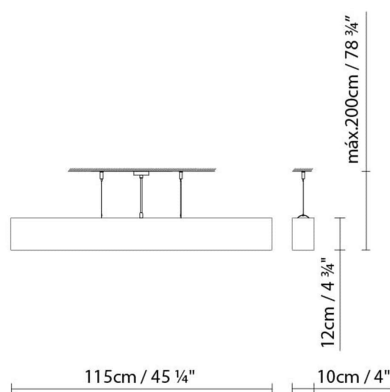

B.lux

QUADRAT S

By Jorge Pensi

Description:

Square or rectangular suspension lamp, crafted in laminated oak. Available in three finishes: matte white, wenge and natural oak. Lower shade made from heat-shrunk film, and upper shade from polycarbonate.

QUADRAT S60x60 LED

QUADRAT S60x60 FLUO

QUADRAT S120x120 LED

QUADRAT S120x120 FLUO

QUADRAT S120x10 LED

QUADRAT S120x10 FLUO

Natural Oak
 Wenge
 White

CODE	LAMP	LIGHT SOURCE	DIM	BULB	kg
661361	QUADRAT S60x60 LED WHITE	LED 5 x 8W 6920lm 350mA 3000K CRI≥90 230V	A++		7,9
661360	QUADRAT S60x60 LED OAK				
661365	QUADRAT S60x60 LED WENGE				

Collection:

Designer

Technical drawing
Instrucciones de montaje
Fotometría
3D

grupoblux.com