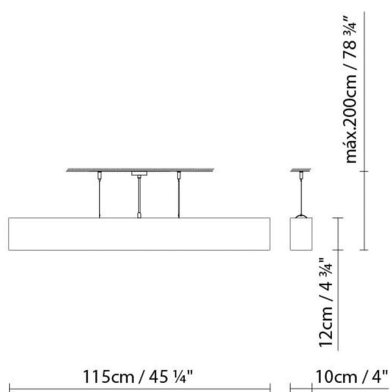

B.lux

QUADRAT S

By Jorge Pensi

Description:

Square or rectangular suspension lamp, crafted in laminated oak. Available in three finishes: matte white, wenge and natural oak. Lower shade made from heat-shrunk film, and upper shade from polycarbonate.

QUADRAT S60x60 LED

QUADRAT S60x60 FLUO

QUADRAT S120x120 LED

QUADRAT S120x120 FLUO

QUADRAT S120x10 LED

QUADRAT S120x10 FLUO

Natural Oak
 Wenge
 White

CODE	LAMP	LIGHT SOURCE	DIM	BULB	kg
661361	QUADRAT S60x60 LED WHITE	LED 5 x 8W 6920lm 350mA 3000K CRI≥90 230V	A++		7,9
661360	QUADRAT S60x60 LED OAK				
661365	QUADRAT S60x60 LED WENGE				

Collection:

Designer

Technical drawing
Instrucciones de montaje
Fotometría
3D

grupoblux.com