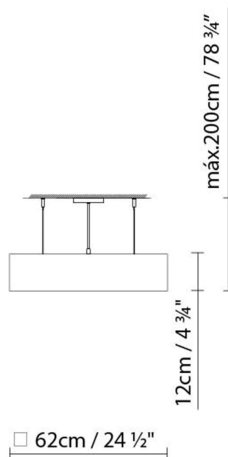

B.lux

QUADRAT S

By Jorge Pensi

Description:

Square or rectangular suspension lamp, crafted in laminated oak. Available in three finishes: matte white, wenge and natural oak. Lower shade made from heat-shrunk film, and upper shade from polycarbonate.

QUADRAT S60x60 LED

QUADRAT S60x60 FLUO

QUADRAT S120x120 LED

QUADRAT S120x120 FLUO

QUADRAT S120x10 LED

QUADRAT S120x10 FLUO

Natural Oak
 Wenge
 White

CODE	LAMP	LIGHT SOURCE	DIM	BULB	kg
661361	QUADRAT S60x60 LED WHITE	LED 5 x 8W 6920lm 350mA 3000K CRI≥90 230V	A++		7,9
661360	QUADRAT S60x60 LED OAK				
661365	QUADRAT S60x60 LED WENGE				

Collection:

Designer

Technical drawing
Instrucciones de montaje
Fotometría
3D

grupoblux.com