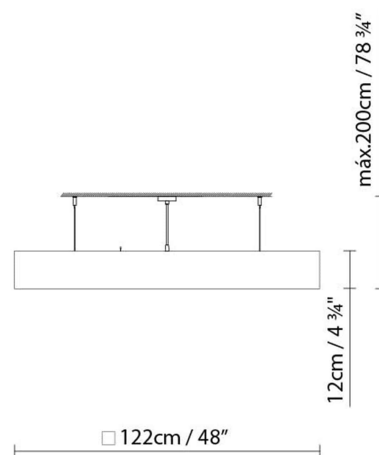

B.lux

QUADRAT S

By Jorge Pensi

Description:

Square or rectangular suspension lamp, crafted in laminated oak. Available in three finishes: matte white, wenge and natural oak. Lower shade made from heat-shrunk film, and upper shade from polycarbonate.

QUADRAT S60x60 LED

QUADRAT S60x60 FLUO

QUADRAT S120x120 LED

QUADRAT S120x120 FLUO

QUADRAT S120x10 LED

QUADRAT S120x10 FLUO

Natural Oak
 Wenge
 White

CODE	LAMP	LIGHT SOURCE	DIM	BULB	kg
661361	QUADRAT S60x60 LED WHITE	LED 5 x 8W 6920lm 350mA 3000K CRI≥90 230V	A++		7,9
661360	QUADRAT S60x60 LED OAK				
661365	QUADRAT S60x60 LED WENGE				

Collection:

Designer

Technical drawing
Instrucciones de montaje
Fotometría
3D

grupoblux.com