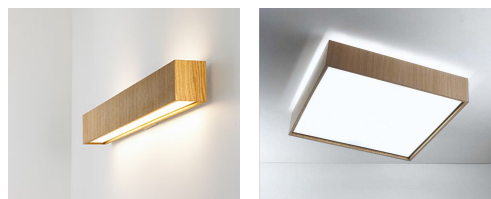

Collection: