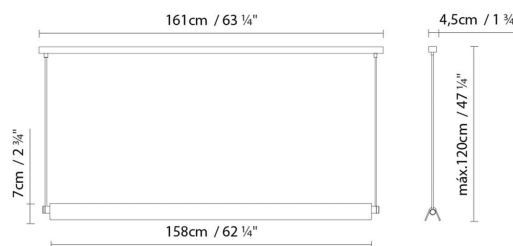

ROOF S160

ROOF:

Silver (satin)

White (matte)

Black (matte)

ACCESORIES: Casing:

Silver (satin)

Natural Oak

White (matte)

Natural Walnut