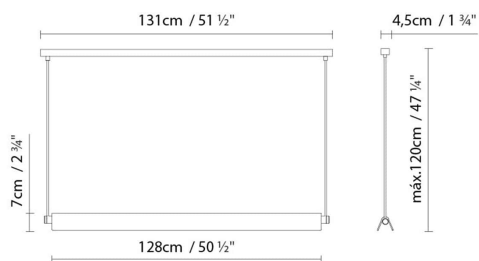

ROOF S

By David Abad

Description:

Suspension lamp made of aluminium, with transparent protective glass and available in satin anodised silver or texturised matte white. Combinable with various accessories: a satin anodized aluminium reflective casing, texturised matte white reflective casing, or a reflective casing laminated in oak with a matte white interior. All these accessories are supplied only by request. Roof S emits direct. Dimmer.

ROOF S130

ROOF S160

ROOF:

Silver (satin)

White (matte)

Black (matte)

ACCESORIES: Casing:

Silver (satin)

Natural Oak

White (matte)

Natural Walnut