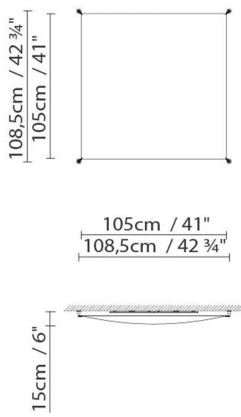

VEROCA 2 (2G11)