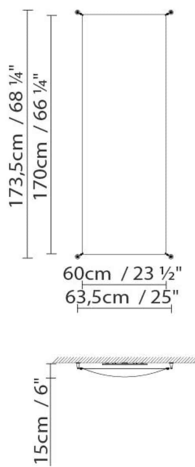

VEROCA 3 (G13)