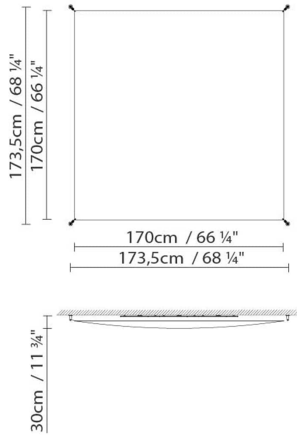

VEROCA 1 (G5)