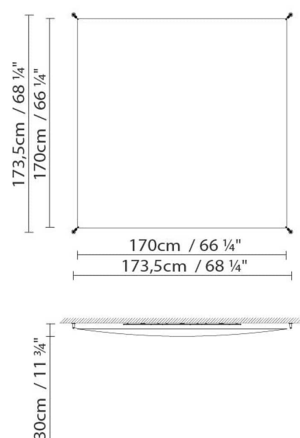

VEROCA 1 (G5)

VEROCA 1 (G13)