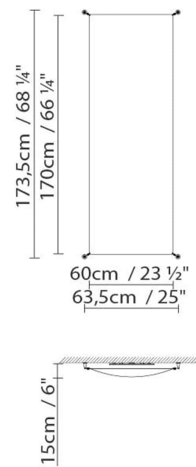

VEROCA 4 (G13)

VEROCA 4 (G5)

● Natural white ○ White (matte)

CODE	LAMP	LIGHT SOURCE	DIM		BULB		
818410	VEROCA 1 CONVENTIONAL (G13) BODY+	Fluo. 6 x 36W (G13)		A			
818410EE	VEROCA 1 ELECTRONIC (2G11) BODY+	Fluo. 6 x 55W (2G11)		A			
818415	VEROCA 1 ELECTRONIC (G5) BODY+	Fluo. 6 x 28/54W (G5)		A+			
818410DD	VEROCA 1 DIM (2G11) BODY+	Fluo. 6 x 55W (2G11)	PUSH/DALI	A			
818415DD	VEROCA 1 DIM 1-10V (G5) BODY+	Fluo. 6 x 28/54W (G5)	1-10V	A+		13	
818416D	VEROCA 1 LED DIM PUSH-DALI BODY+	LED 6 x 21W 21216lm 450mA 3000K CRI≥90 230V	PUSH/DALI	A++			LED
818417	VEROCA 1 LED DIM PHASE CUT BODY+	LED 6 x 16W 15876lm 350mA 2700K CRI≥90 230V	PHASE CUT	A++			LED
818411	VEROCA 1 SHADE WHITE						
818412	VEROCA 1 SHADE NATURAL WHITE						