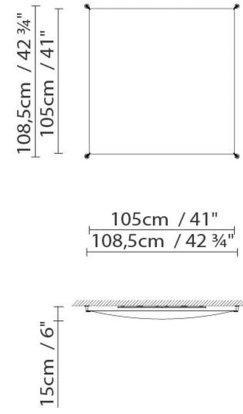

VEROCA 2 (G13)