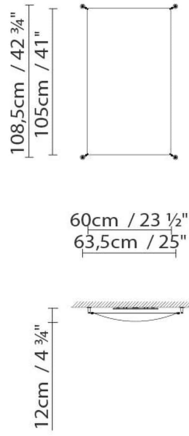

VEROCA 4 (G13)

VEROCA 4 (G5)

● Natural white ○ White (matte)

CODE	LAMP	LIGHT SOURCE	DIM		BULB		
818410	VEROCA 1 CONVENTIONAL (G13) BODY+	Fluo. 6 x 36W (G13)		A			
818410EE	VEROCA 1 ELECTRONIC (2G11) BODY+	Fluo. 6 x 55W (2G11)		A			
818415	VEROCA 1 ELECTRONIC (G5) BODY+	Fluo. 6 x 28/54W (G5)		A+			
818410DD	VEROCA 1 DIM (2G11) BODY+	Fluo. 6 x 55W (2G11)	PUSH/DALI	A			
818415DD	VEROCA 1 DIM 1-10V (G5) BODY+	Fluo. 6 x 28/54W (G5)	1-10V	A+		13	
818416D	VEROCA 1 LED DIM PUSH-DALI BODY+	LED 6 x 21W 21216lm 450mA 3000K CRI≥90 230V	PUSH/DALI	A++			LED
818417	VEROCA 1 LED DIM PHASE CUT BODY+	LED 6 x 16W 15876lm 350mA 2700K CRI≥90 230V	PHASE CUT	A++			LED
818411	VEROCA 1 SHADE WHITE						
818412	VEROCA 1 SHADE NATURAL WHITE						