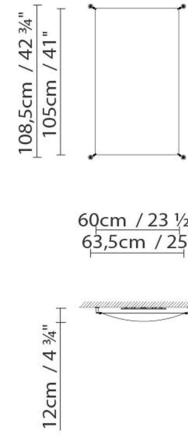

VEROCA 4 (G13)

VEROCA 4 (G5)

● Natural white ○ White (matte)

CODE	LAMP	LIGHT SOURCE	DIM		BULB		
818410	VEROCA 1 CONVENTIONAL (G13) BODY+	Fluo. 6 x 36W (G13)		A			
818410EE	VEROCA 1 ELECTRONIC (2G11) BODY+	Fluo. 6 x 55W (2G11)		A			
818415	VEROCA 1 ELECTRONIC (G5) BODY+	Fluo. 6 x 28/54W (G5)		A+			
818410DD	VEROCA 1 DIM (2G11) BODY+	Fluo. 6 x 55W (2G11)	PUSH/DALI	A			
818415DD	VEROCA 1 DIM 1-10V (G5) BODY+	Fluo. 6 x 28/54W (G5)	1-10V	A+		13	
818416D	VEROCA 1 LED DIM PUSH-DALI BODY+	LED 6 x 21W 21216lm 450mA 3000K CRI≥90 230V	PUSH/DALI	A++			LED
818417	VEROCA 1 LED DIM PHASE CUT BODY+	LED 6 x 16W 15876lm 350mA 2700K CRI≥90 230V	PHASE CUT	A++			LED
818411	VEROCA 1 SHADE WHITE						
818412	VEROCA 1 SHADE NATURAL WHITE						