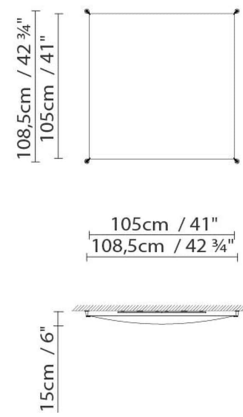

VEROCA 2 (G5)