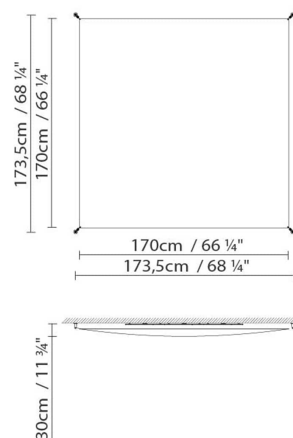

VEROCA 2 (G13)

VEROCA 1 (2G11)