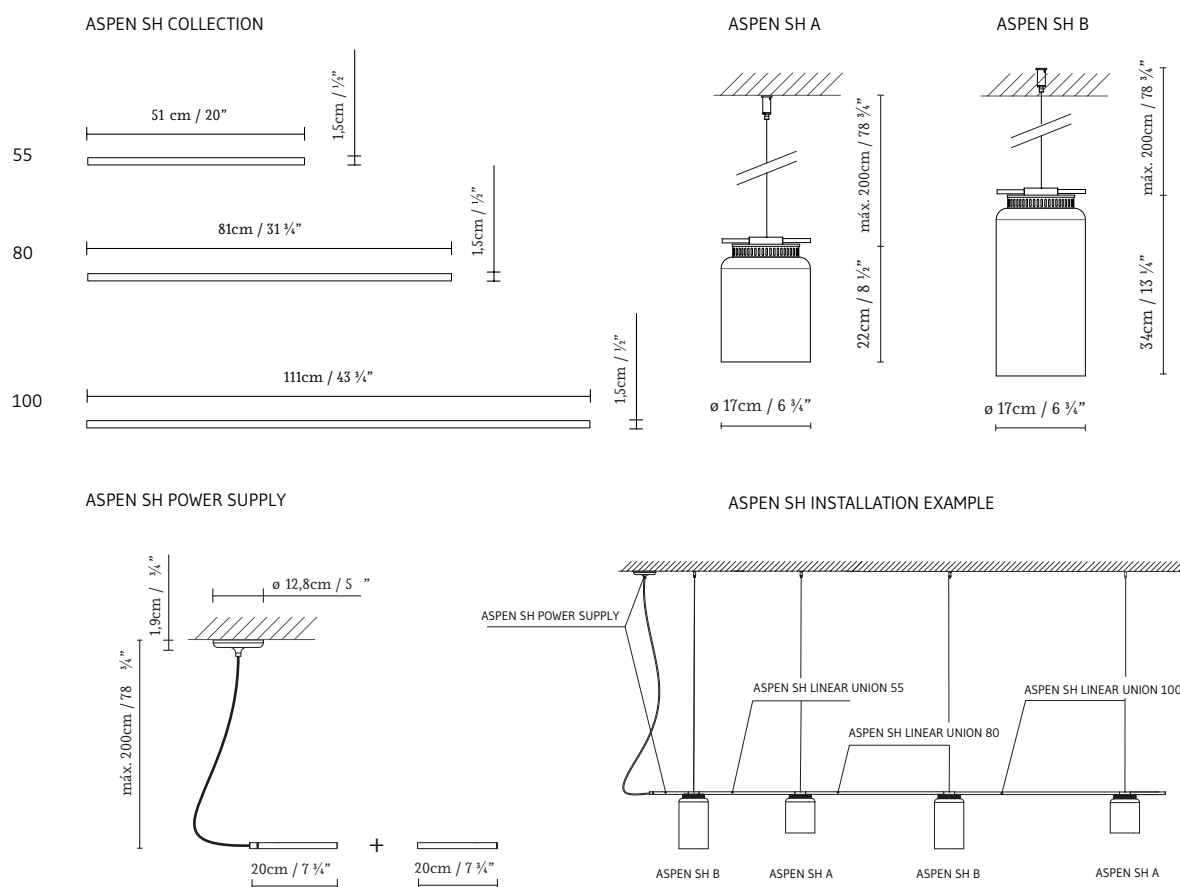

B.lux

Aspen SH

ASPEN SH

By Werner Aisslinger

Description:

Linear suspension system that allows combining the shades on the Aspen lamps. Consists of a tubular structure available in three lengths that allows installing the shades at different distances. Structure painted in a matte black finish. The Aspen aluminium shades are available in these finishes: *grey, snow, lemon, mango, clear turquoise, aqua, merlot, rose, sea, river, copper and limestone.*

- RING:** Black (matte)

CODE	LAMP	LIGHT SOURCE	DIM	BULB	kg	
750300	ASPEN SH A LED	LED 17,5W 1550lm 350mA 3000K CRI>80 230V	A++		2,5	LED A+
750301	ASPEN SH B LED					
750302	ASPEN SH A E27	Fluo. max. 30W (E27)	A		2,5	A
750303	ASPEN SH B E27					
750320	ASPEN SH POWER SUPPLY					
750330	ASPEN SH LINEAR UNION 55					
750340	ASPEN SH LINEAR UNION 80					
750350	ASPEN SH LINEAR UNION 100					