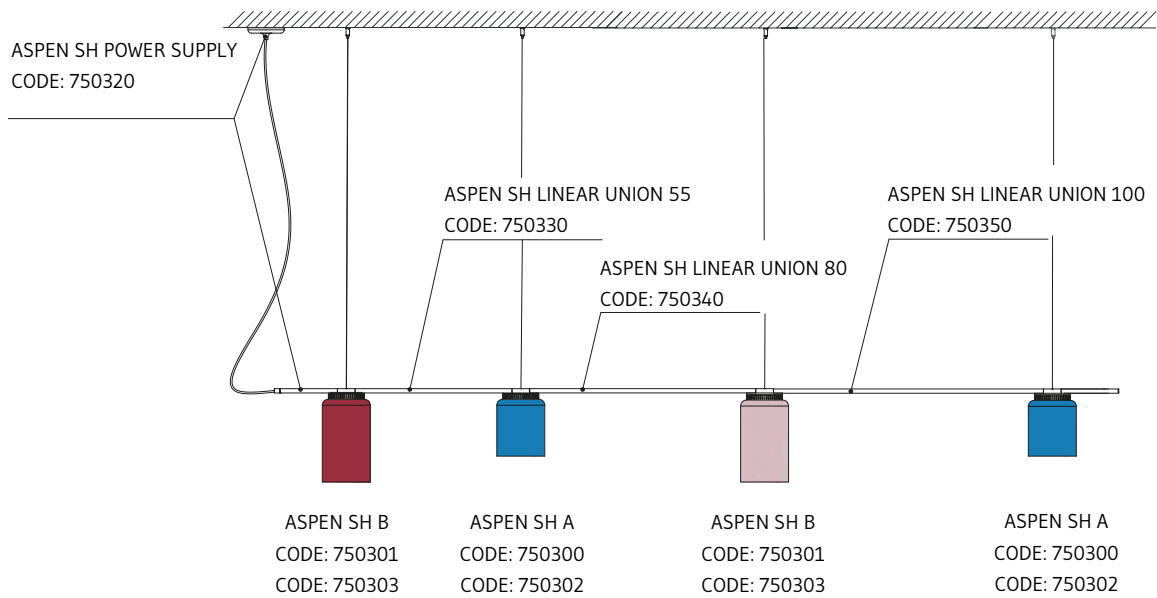

B.lux

Aspen SH

ASPEN SH

By Werner Aisslinger

Description:

Linear suspension system that allows combining the shades on the Aspen lamps. Consists of a tubular structure available in three lengths that allows installing the shades at different distances. Structure painted in a matte black finish. The Aspen aluminium shades are available in these finishes: *grey, snow, lemon, mango, clear turquoise, aqua, merlot, rose, sea, river, copper and limestone.*

- RING:** Black (matte)

CODE	LAMP	LIGHT SOURCE	DIM	BULB	kg	
750300	ASPEN SH A LED	LED 17,5W 1550lm 350mA 3000K CRI>80 230V	A++		2,5	LED A+
750301	ASPEN SH B LED					
750302	ASPEN SH A E27	Fluo. max. 30W (E27)	A		2,5	A
750303	ASPEN SH B E27					
750320	ASPEN SH POWER SUPPLY					
750330	ASPEN SH LINEAR UNION 55					
750340	ASPEN SH LINEAR UNION 80					
750350	ASPEN SH LINEAR UNION 100					